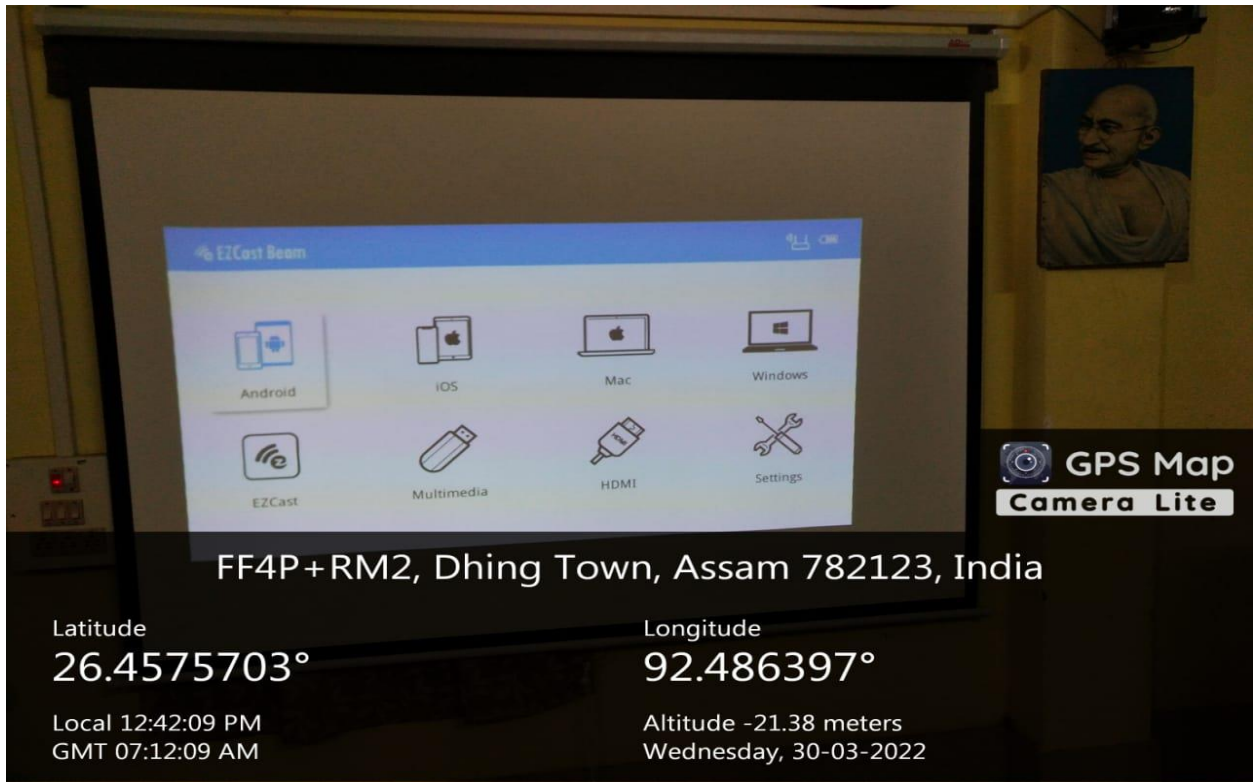

FF4P+RM2, Dhing Town, Assam 782123, India

Latitude
26.4575703°

Longitude
92.486397°

Local 12:42:09 PM
GMT 07:12:09 AM

Altitude -21.38 meters
Wednesday, 30-03-2022

GPS Map
Camera Lite